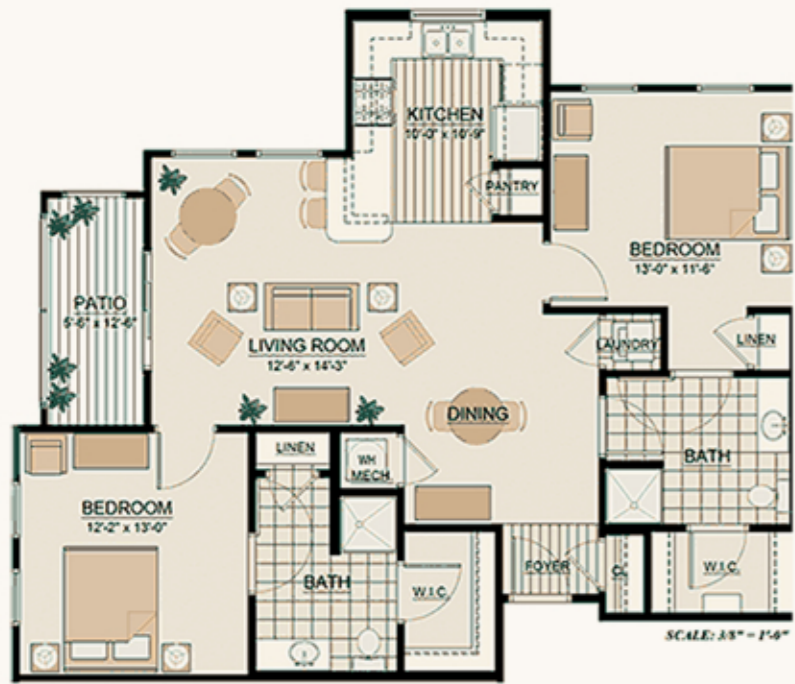

# Canterfield Independent Living Floor Plans

*Andalusian*  
2 Bed / 2 Bath  
1152 square feet

*Saddlebred*  
1 Bed / 1 Bath  
895 square feet

*Arabian*  
1 Bed / 1 Bath  
684 square feet

*Foresian*  
2 Bed / 2 Bath  
1054 square feet

*Appaloosa*  
1 Bed / 1 Bath  
830 square feet

*Thoroughbred*  
2 Bed / 2 Bath  
985 square feet

*Clydesdale*  
2 Bed / 2 Bath  
1283 square feet

*Mustang*  
1 Bed / 1 Bath  
754 square feet

*Square footage may vary slightly.*