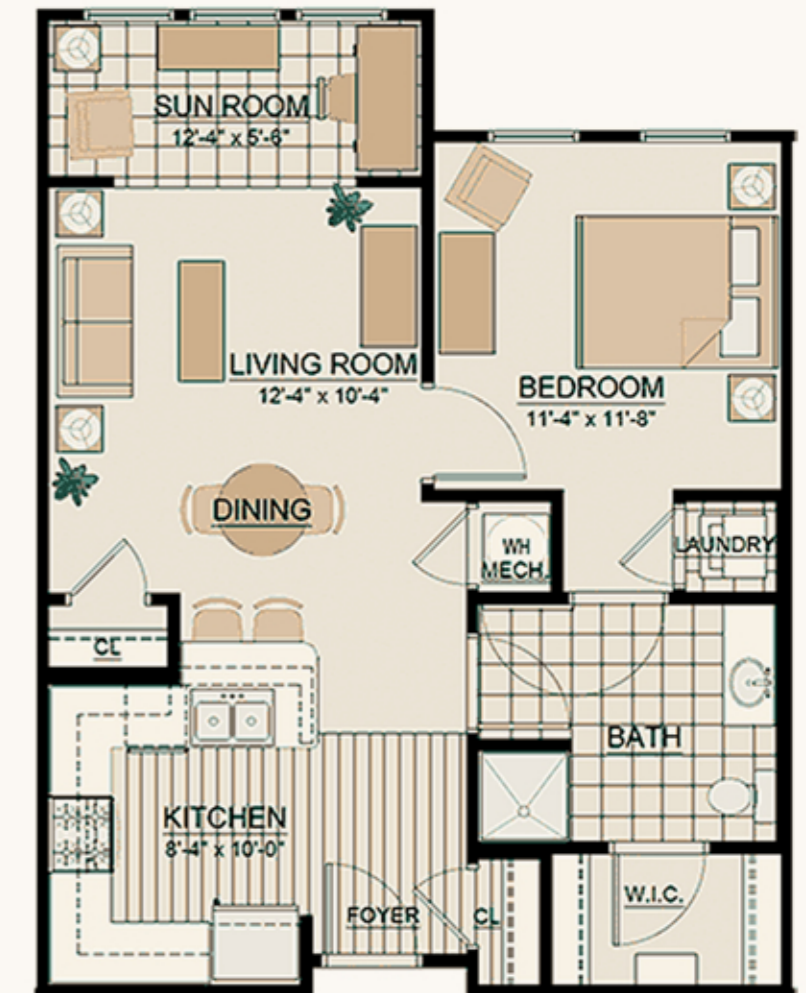

# Canterfield Independent Living Floor Plans

*Andalusian*  
2 Bed / 2 Bath  
1152 square feet

*Saddlebred*  
1 Bed / 1 Bath  
895 square feet

*Arabian*  
1 Bed / 1 Bath  
684 square feet

*Foresian*  
2 Bed / 2 Bath  
1054 square feet

*Appaloosa*  
1 Bed / 1 Bath  
830 square feet

*Thoroughbred*  
2 Bed / 2 Bath  
985 square feet

*Clydesdale*  
2 Bed / 2 Bath  
1283 square feet

*Mustang*  
1 Bed / 1 Bath  
754 square feet

*Square footage may vary slightly.*