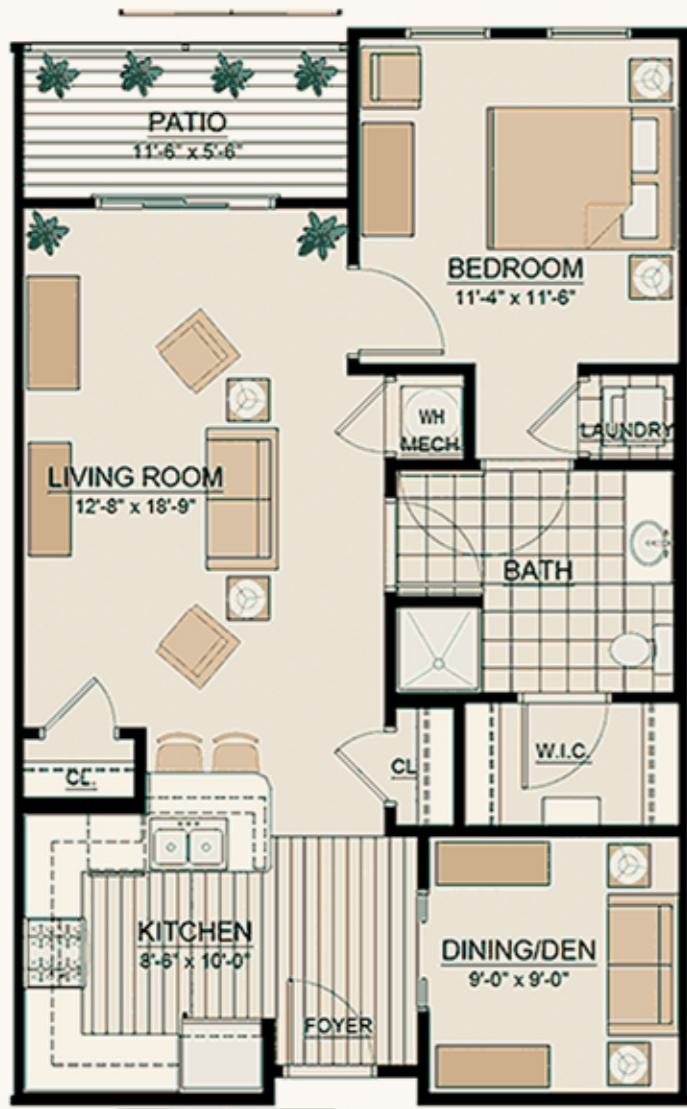

# Canterfield Independent Living Floor Plans

*Andalusian*  
2 Bed / 2 Bath  
1152 square feet

*Saddlebred*  
1 Bed / 1 Bath  
895 square feet

*Arabian*  
1 Bed / 1 Bath  
684 square feet

*Foresian*  
2 Bed / 2 Bath  
1054 square feet

*Appaloosa*  
1 Bed / 1 Bath  
830 square feet

*Thoroughbred*  
2 Bed / 2 Bath  
985 square feet

*Clydesdale*  
2 Bed / 2 Bath  
1283 square feet

*Mustang*  
1 Bed / 1 Bath  
754 square feet

*Square footage may vary slightly.*