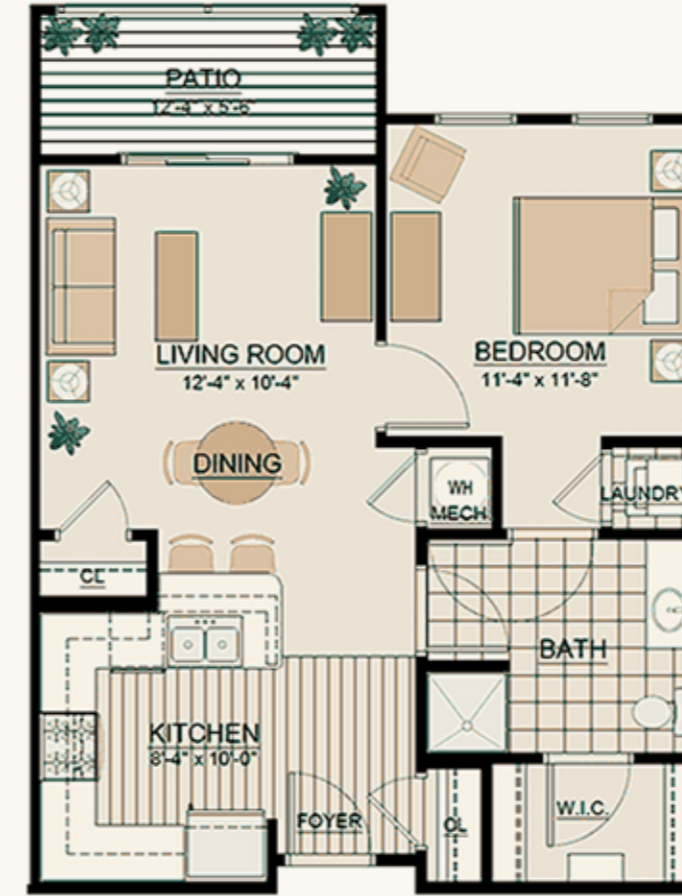

# Canterfield Independent Living Floor Plans

*Andalusian*  
2 Bed / 2 Bath  
1152 square feet

*Saddlebred*  
1 Bed / 1 Bath  
895 square feet

*Arabian*  
1 Bed / 1 Bath  
684 square feet

*Foresian*  
2 Bed / 2 Bath  
1054 square feet

*Appaloosa*  
1 Bed / 1 Bath  
830 square feet

*Thoroughbred*  
2 Bed / 2 Bath  
985 square feet

*Clydesdale*  
2 Bed / 2 Bath  
1283 square feet

*Mustang*  
1 Bed / 1 Bath  
754 square feet

*Square footage may vary slightly.*