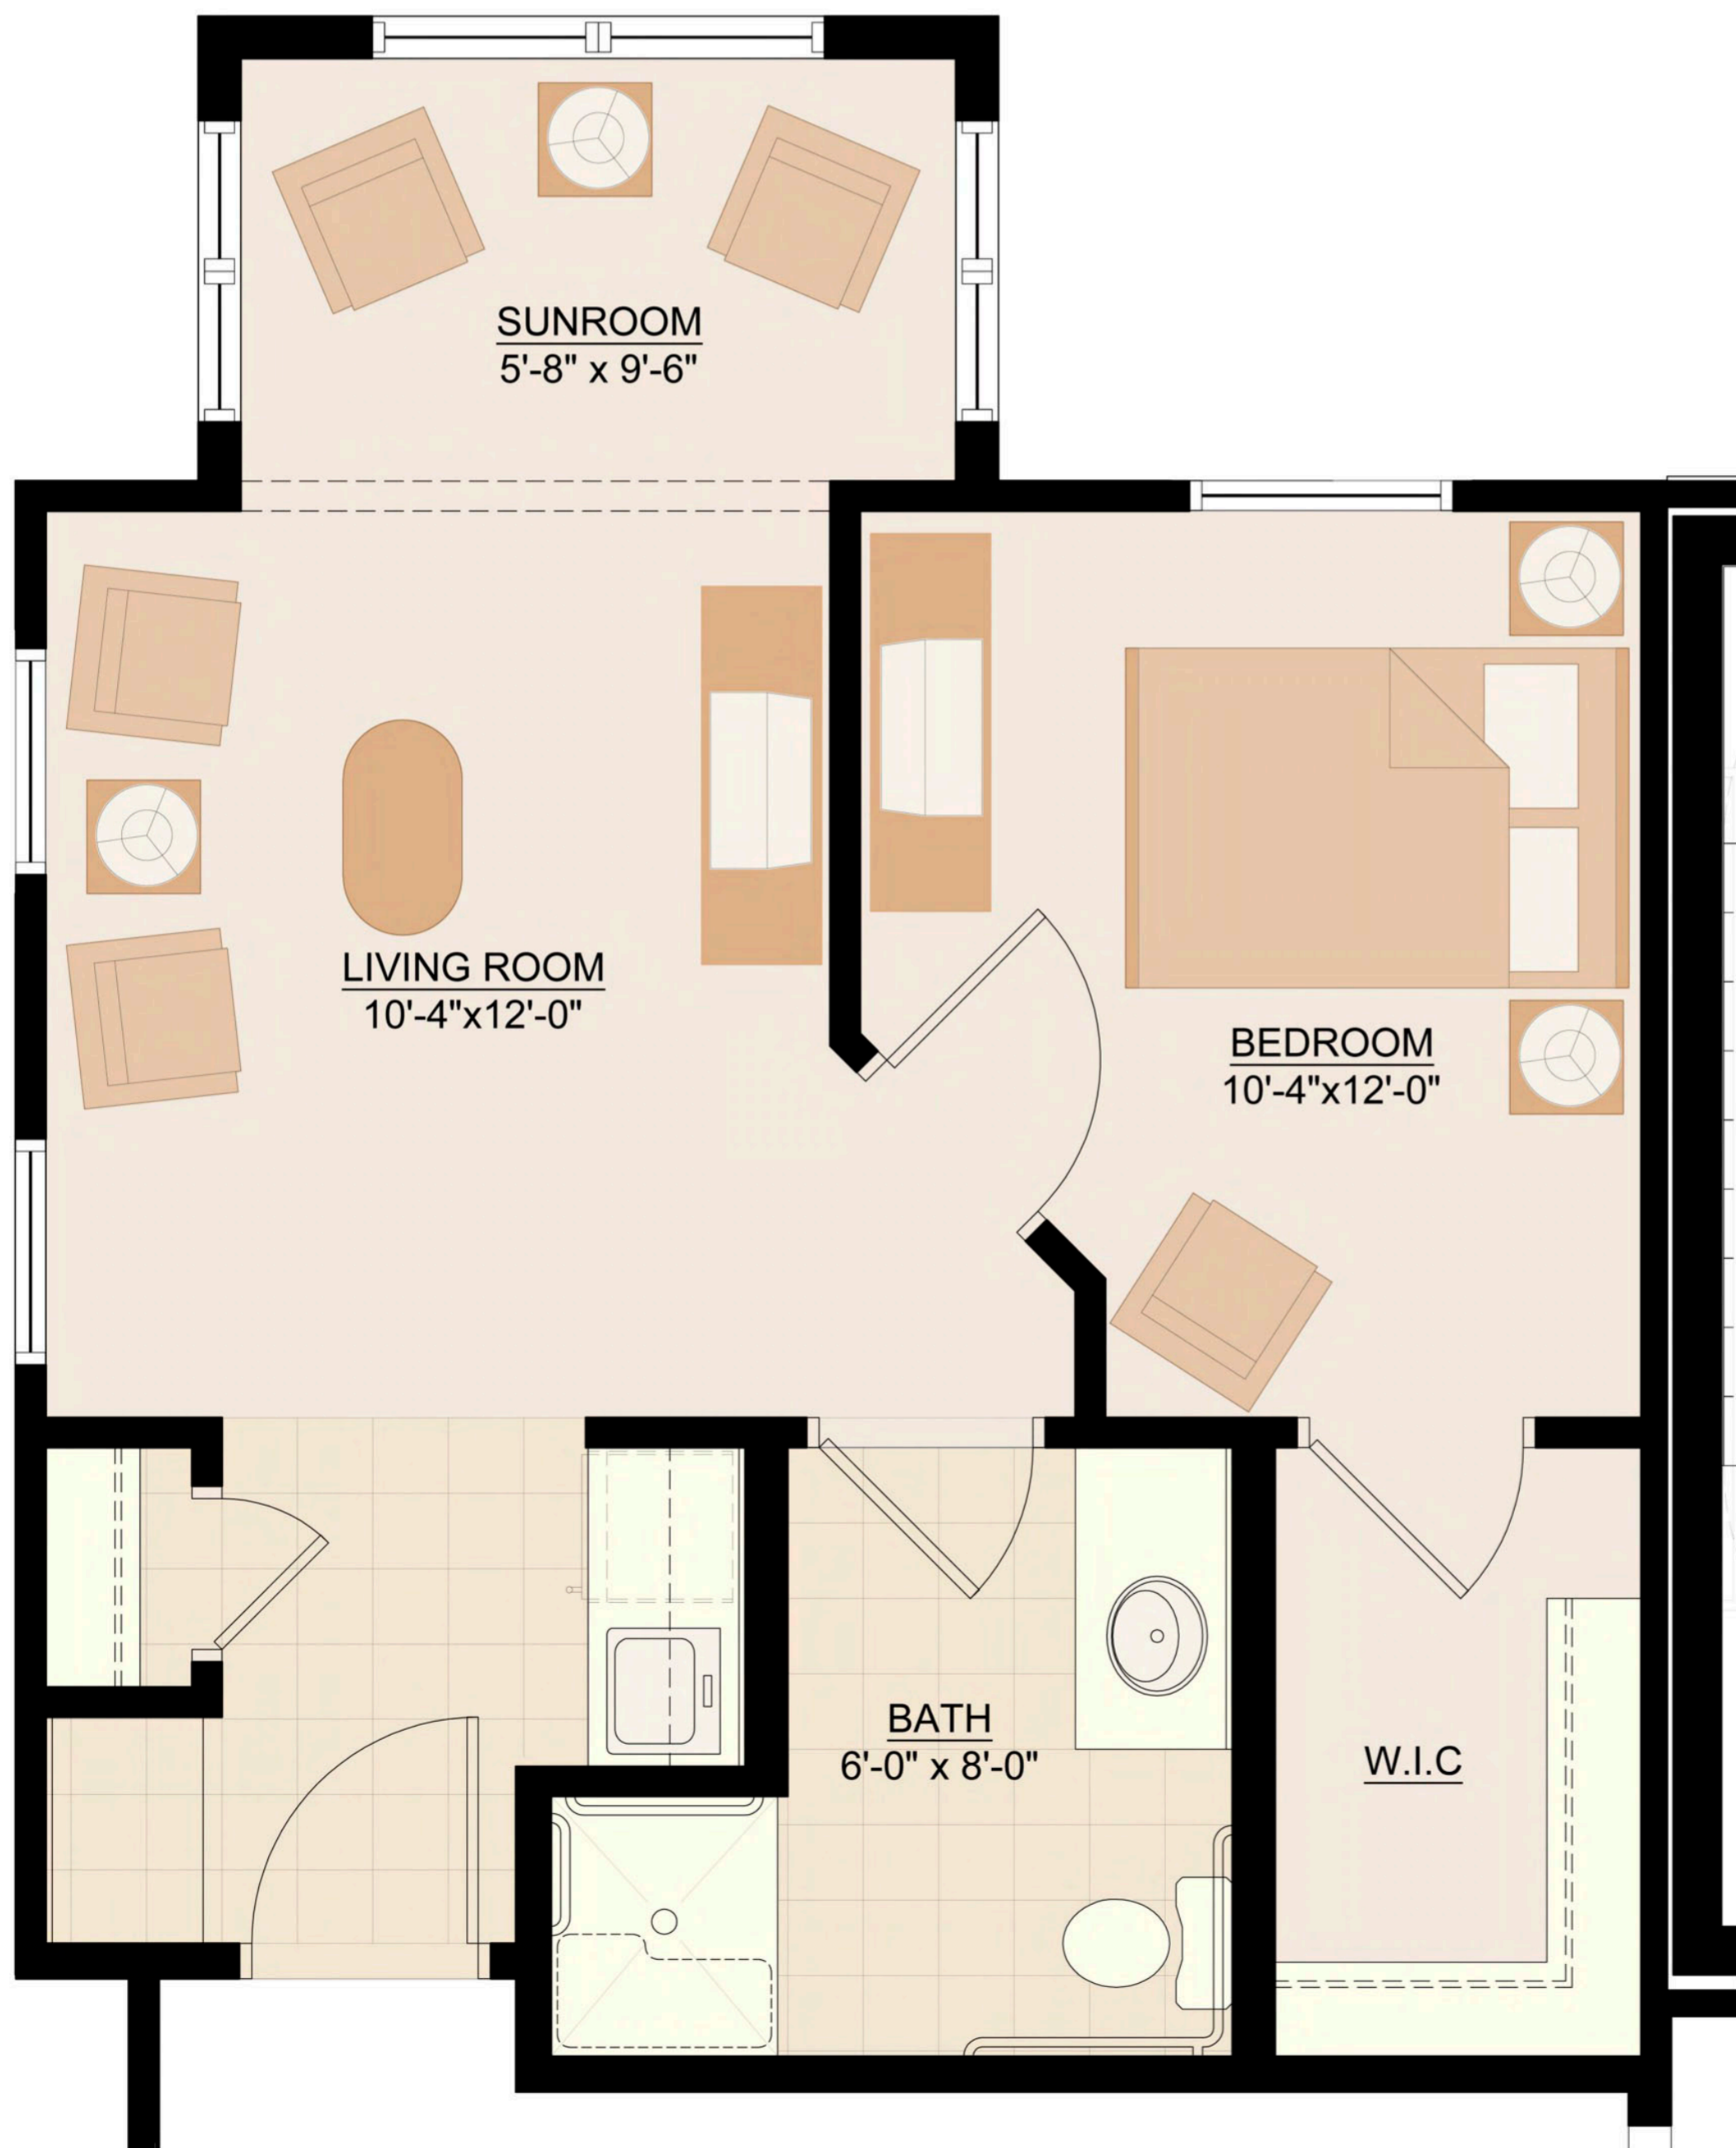

Canterfield

Senior Living Communities

The Bluegrass
Studio, One Bath
350 square feet

*Square footage
may vary slightly.*

Canterfield

Senior Living Communities

The Lexington

Friendship Suite, One Bath 590 square feet

Square footage may vary slightly.

Canterfield

Senior Living Communities

The Triple Crown

One Bedroom, One Bath

515 square feet

Open Floor Plan

*Square footage
may vary slightly.*