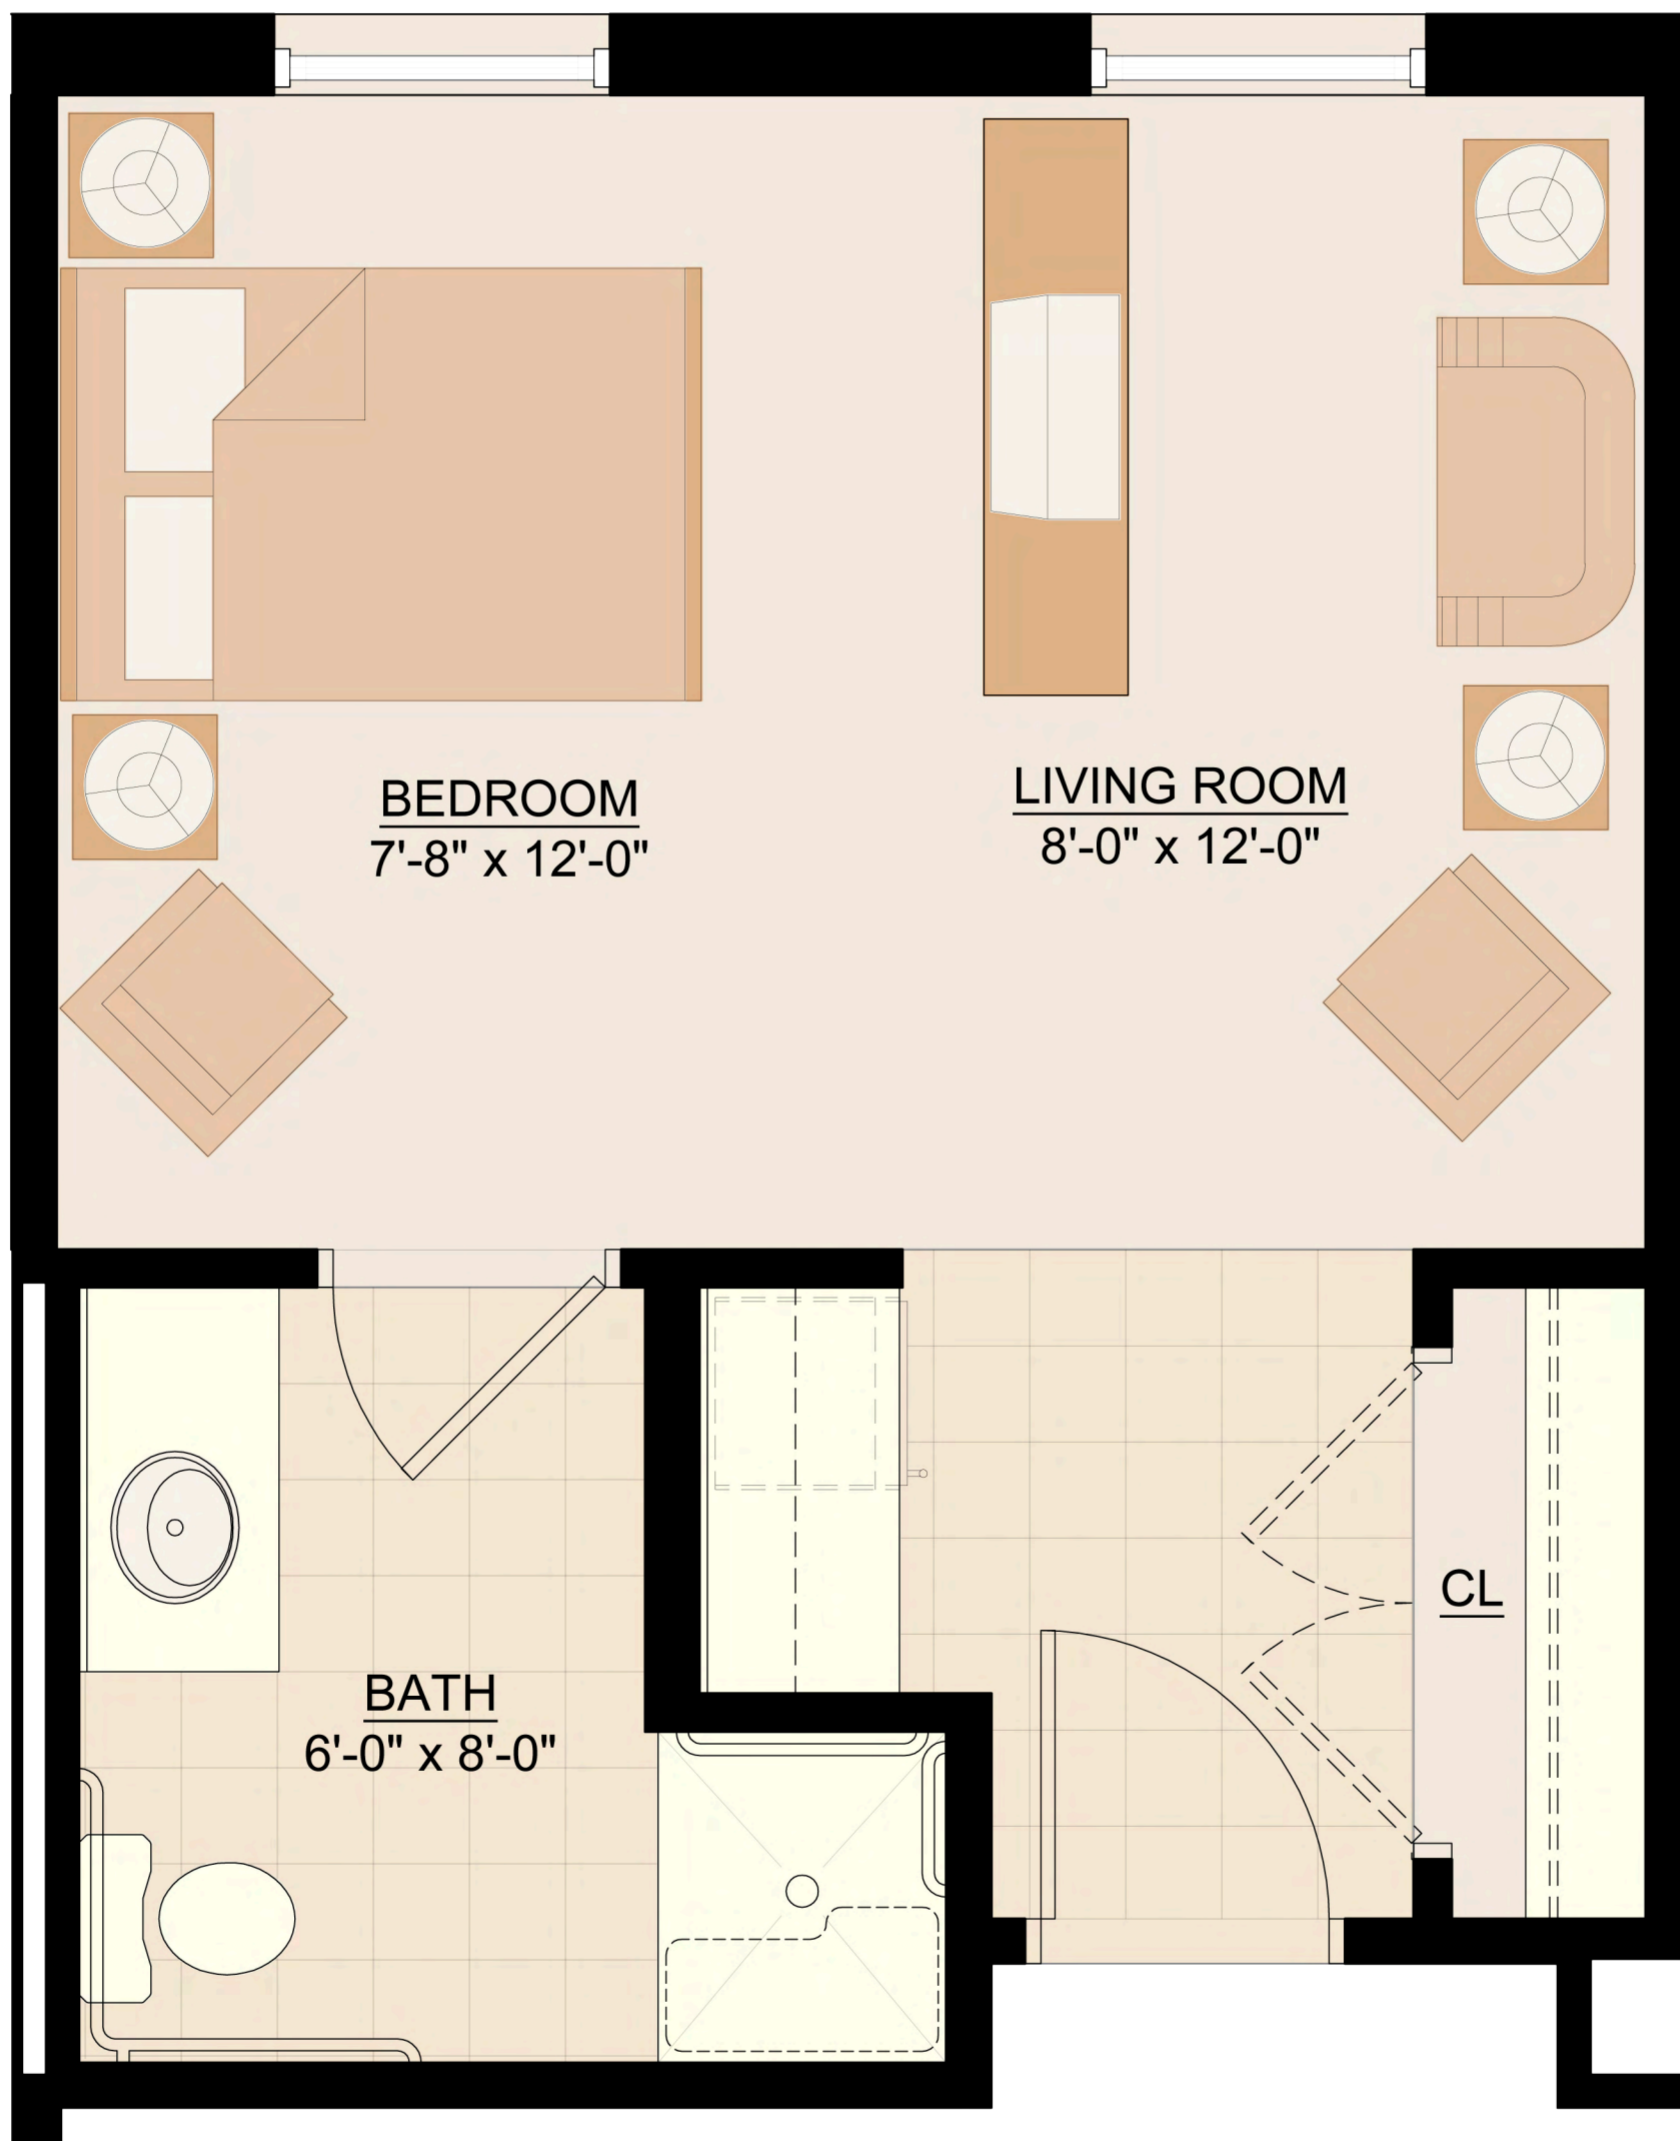

Canterfield

Senior Living Communities

The Bluegrass
Studio, One Bath
350 square feet

*Square footage
may vary slightly.*

Canterfield

Senior Living Communities

The Lexington

Friendship Suite, One Bath 590 square feet

Square footage may vary slightly.

Canterfield

Senior Living Communities

The Triple Crown

One Bedroom, One Bath

515 square feet

Open Floor Plan

*Square footage
may vary slightly.*