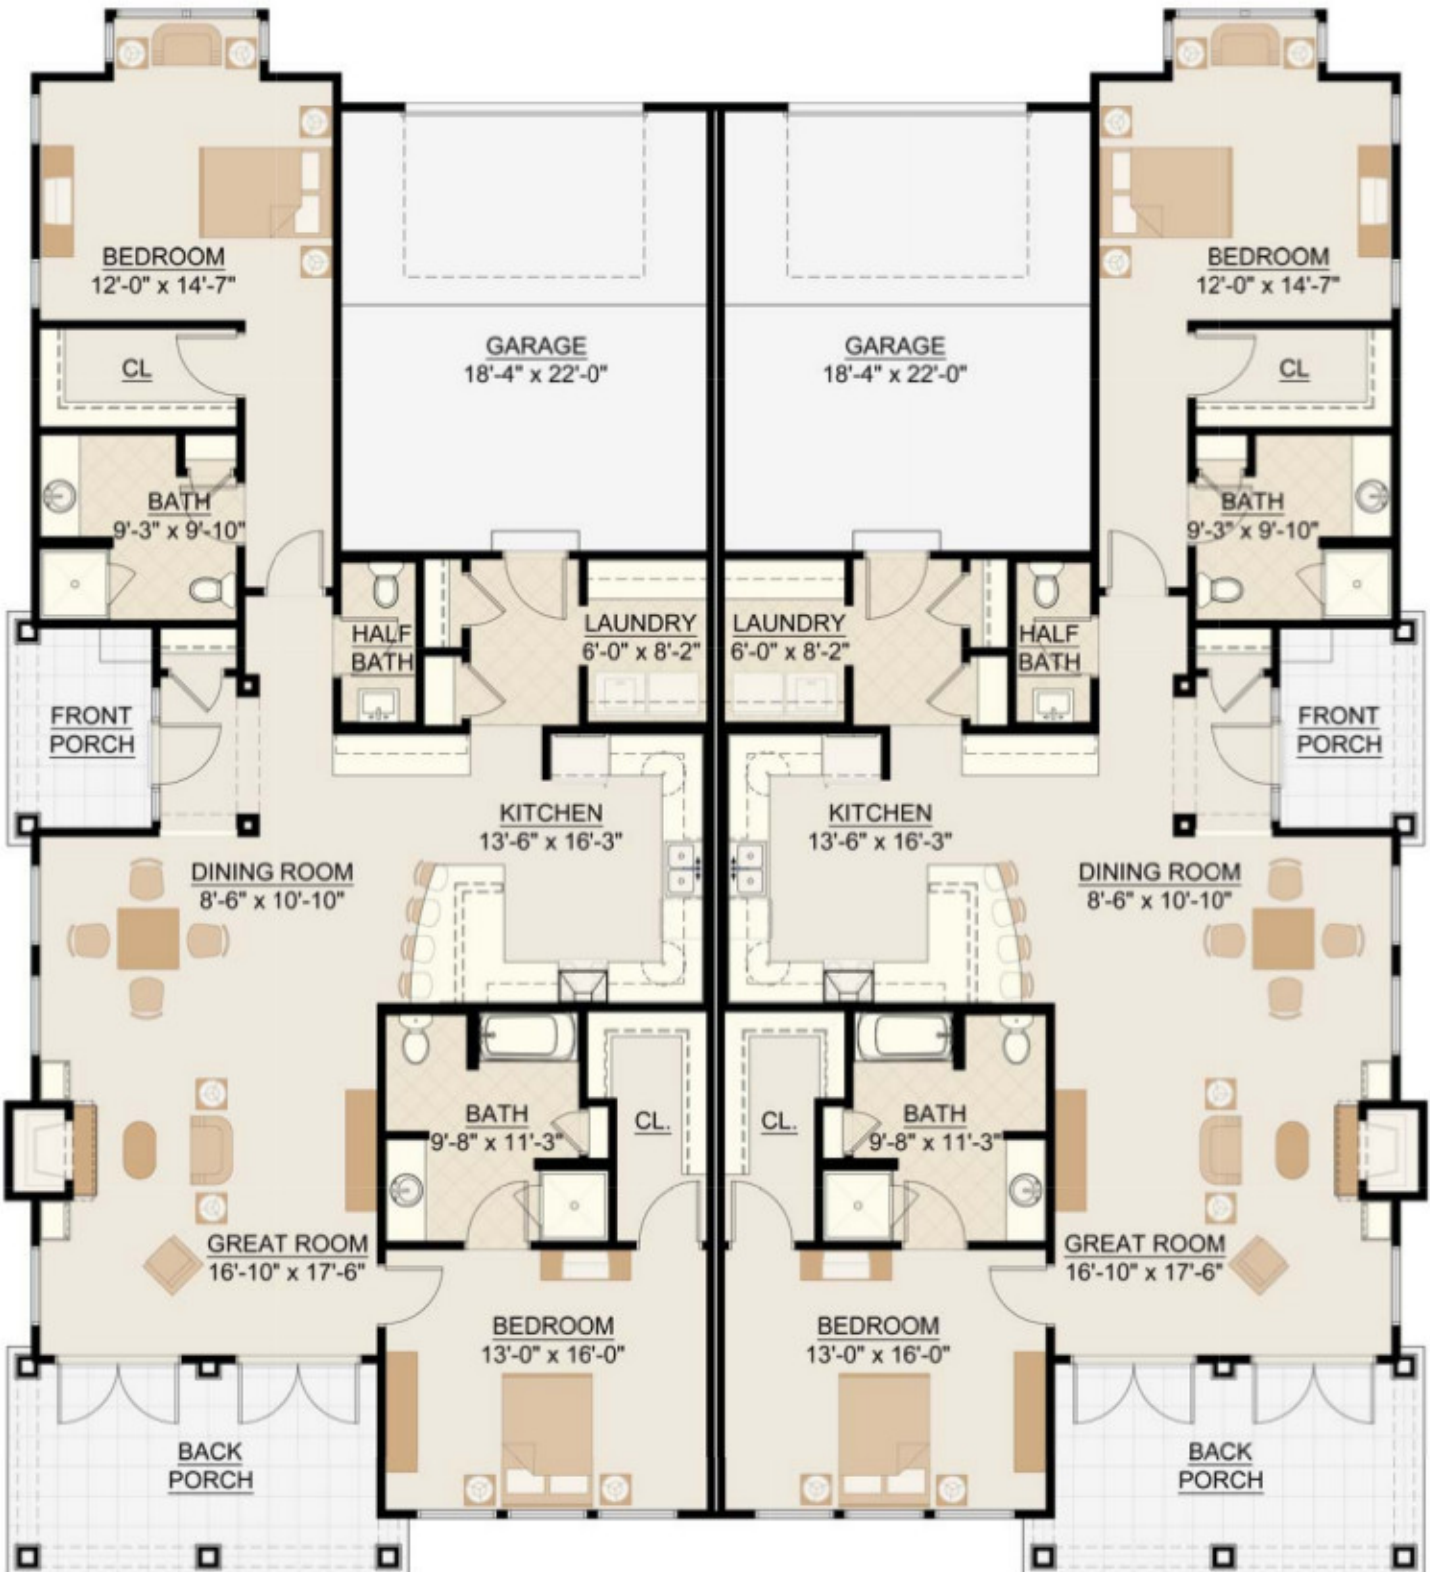

## *The Villas*

Two Bedroom

Two and a Half Bath

1,841 square feet

*Square footage may vary slightly.*